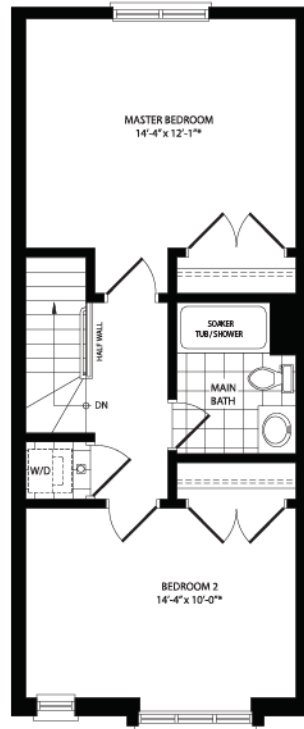

Willowview End M1/S1

Winona

289.656.0533

Download to your mobile

Move In Date: 90 Days* **Phase 1 Lot 104**

3 Storey **Townhome** **1377 Sq. Ft.**

Full Price
\$244,849

Value Price
\$237,264

S1 - SECOND FLOOR

G1 - GROUND FLOOR