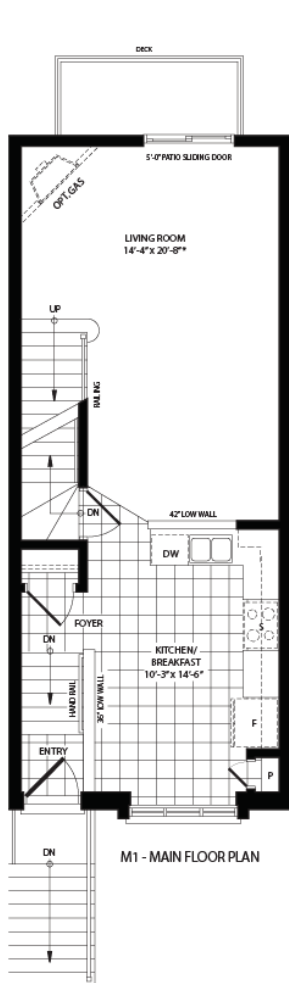

Willowview End M1/S1

Winona

289.656.0533

Download to your mobile

Move In Date: 90 Days* **Phase 1 Lot 104**

3 Storey **Townhome** **1377 Sq. Ft.**

Full Price
\$244,849

Value Price
\$237,264

Savings
\$7,585

Luxury Upgrades Include

5 Piece Appliance	Air Conditioner	Kitchen Extras
2 piece rough-in	Granite in Kitchen	Extra Potlights

Contact the Ridgeview Sales Office at 43 West Ave., Winona . 289-656-0533

S1 - SECOND FLOOR

G1 - GROUND FLOOR