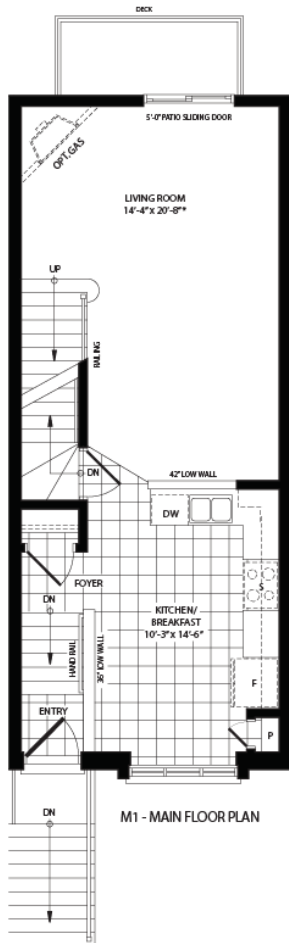

Willowview End M1/S1

Winona

289.656.0533

Download to your mobile

Move In Date: 90 Days* **Phase 1 Lot 120**

3 Storey **Townhome** **1377 Sq. Ft.**

Full Price
\$244,849

Value Price
\$237,264

S1 - SECOND FLOOR

G1 - GROUND FLOOR