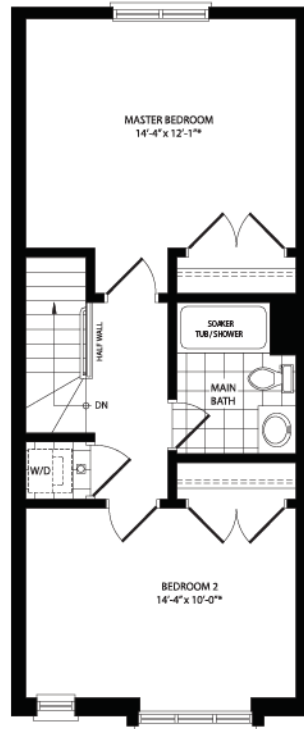

Willowview End M1/S1

Winona

289.656.0533

Download to your mobile

Move In Date: 90 Days* **Phase 1 Lot 120**

3 Storey **Townhome** **1377 Sq. Ft.**

Full Price
\$244,849

Value Price
\$237,264

S1 - SECOND FLOOR

G1 - GROUND FLOOR