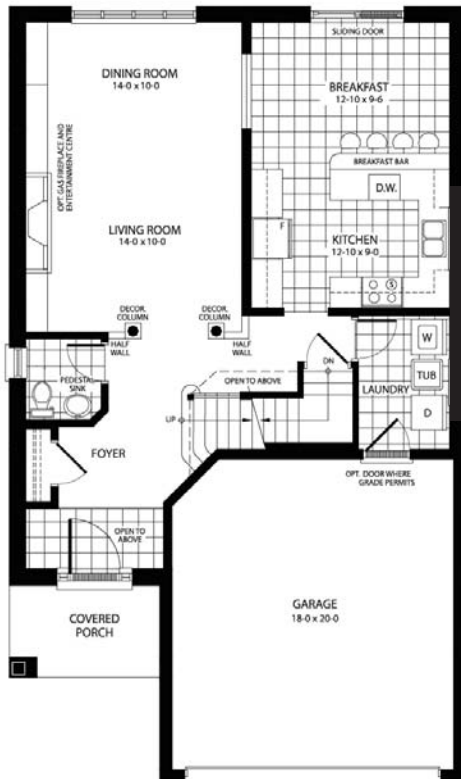

## Binbrook

289.286.0928

Download to your mobile

**Move In Date:** 90 Days\* **Phase 3 Lot 63**

**2 Storey** **36' Standard Lot** **2115 Sq. Ft.**

**Full Price**  
**\$379,202**

**Value Price**  
**\$363,202**

### Luxury Upgrades Include

Fruit Cellar	9' Ceilings	Gas Fireplace
3 Piece Rough-in	Kitchen Upgrades	Extra Potlights

Visit The Fairgrounds for Details. 56 Pumpkin Pass, Binbrook. Mon to Thurs 1-7, Fri- Sun 12-5

MAIN FLOOR - M1  
ELEVATION B

SECOND FLOOR - S2  
ELEVATION B