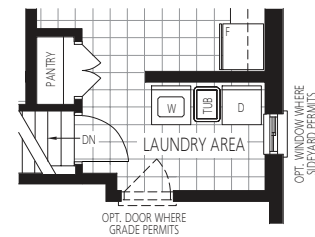

The LILY

1 9 8 5 S Q U A R E F E E T

2 Storey
COLLECTION

Standard Main Floor - M1

Standard Traditional Second Floor - S1

Second Floor - Craftsman Elevation

Basement - B1

ADDITIONAL 746 SQ.FT. WITH FINISHED BASEMENT

Opt. W/ Larger Bedroom 2 & Main Floor Laundry - S2

Main Floor Laundry W/ S2 Plan

Opt. Luxury Ensuite - S3

LOSANI
HOMES