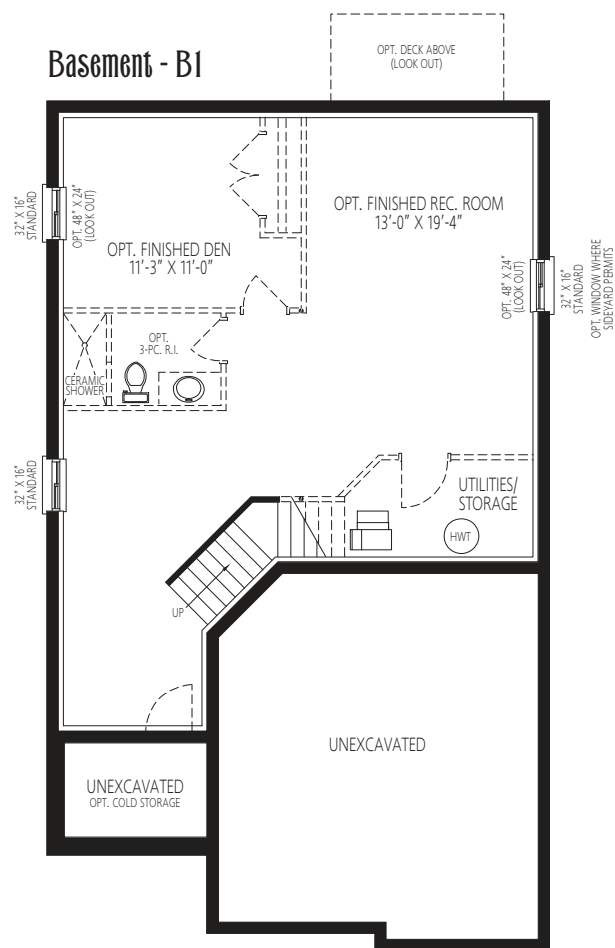

The LILY

1 9 8 5 S Q U A R E F E E T

2 Storey
COLLECTION

Standard Main Floor - M1

Standard Traditional Second Floor - S1

Second Floor - Craftsman Elevation

Basement - B1

ADDITIONAL 746 SQ.FT. WITH FINISHED BASEMENT

Opt. W/ Larger Bedroom 2 & Main Floor Laundry - S2

Main Floor Laundry W/ S2 Plan

Opt. Luxury Ensuite - S3

LOSANI
HOMES