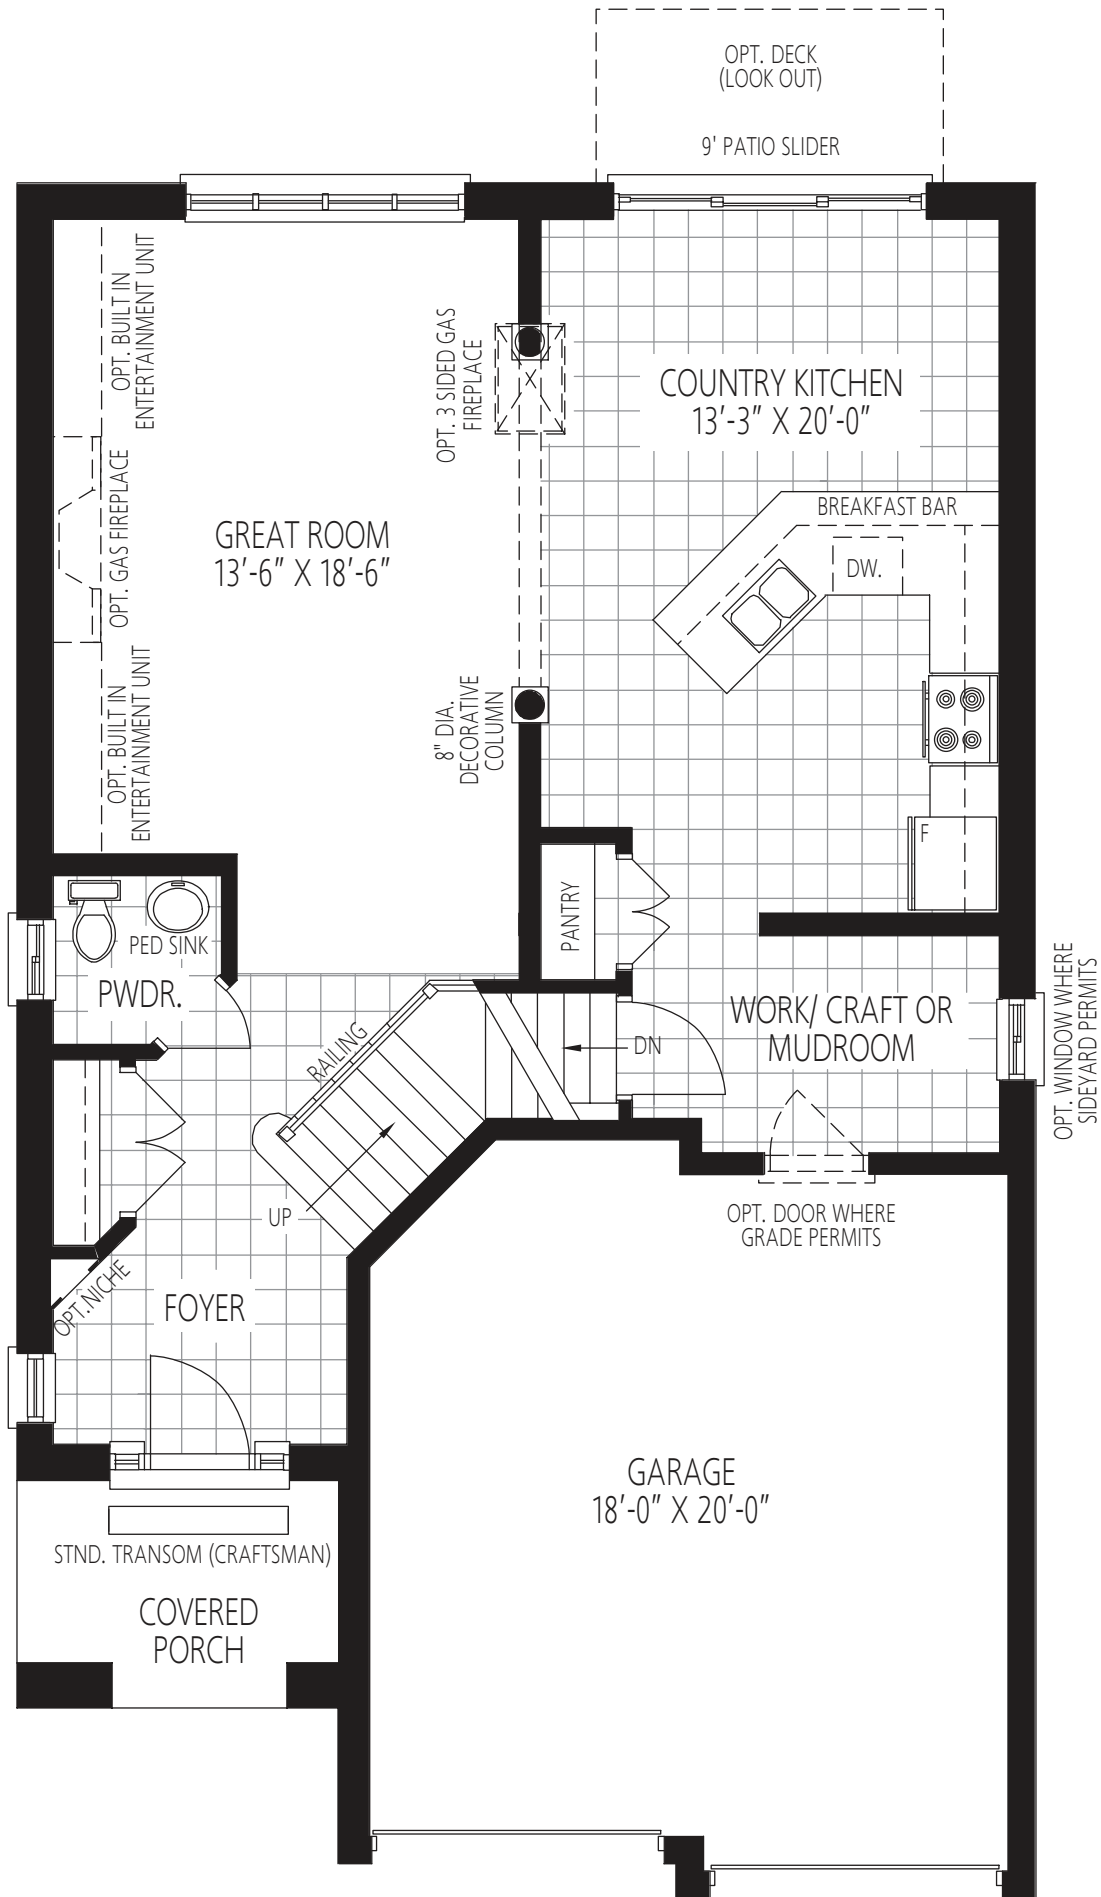

The LILY

1 9 8 5 S Q U A R E F E E T

2 Storey
COLLECTION

Standard Main Floor - M1

Standard Traditional Second Floor - S1

Second Floor - Craftsman Elevation

Basement - B1

ADDITIONAL 746 SQ.FT. WITH FINISHED BASEMENT

Opt. W/ Larger Bedroom 2 & Main Floor Laundry - S2

Main Floor Laundry W/ S2 Plan

Opt. Luxury Ensuite - S3

LOSANI
HOMES