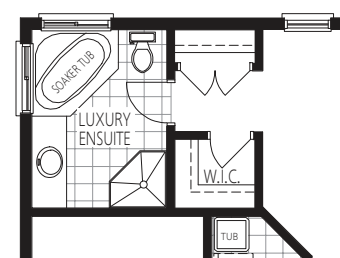

The LILY

1 9 8 5 S Q U A R E F E E T

2 Storey
COLLECTION

Standard Main Floor - M1

Standard Traditional Second Floor - S1

Second Floor - Craftsman Elevation

Basement - B1

ADDITIONAL 746 SQ.FT. WITH FINISHED BASEMENT

Opt. W/ Larger Bedroom 2 & Main Floor Laundry - S2

Main Floor Laundry W/ S2 Plan

Opt. Luxury Ensuite - S3

LOSANI
HOMES