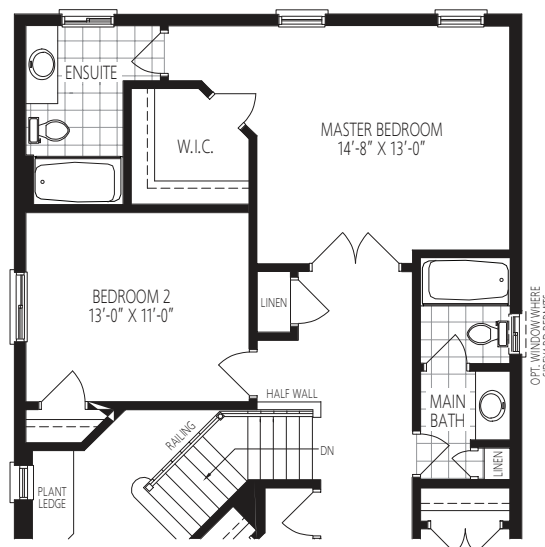

The LILY

1 9 8 5 S Q U A R E F E E T

2 Storey
COLLECTION

Standard Main Floor - M1

Standard Traditional Second Floor - S1

Second Floor - Craftsman Elevation

Basement - B1

ADDITIONAL 746 SQ.FT. WITH FINISHED BASEMENT

Opt. W/ Larger Bedroom 2 & Main Floor Laundry - S2

Main Floor Laundry W/ S2 Plan

Opt. Luxury Ensuite - S3

LOSANI
HOMES