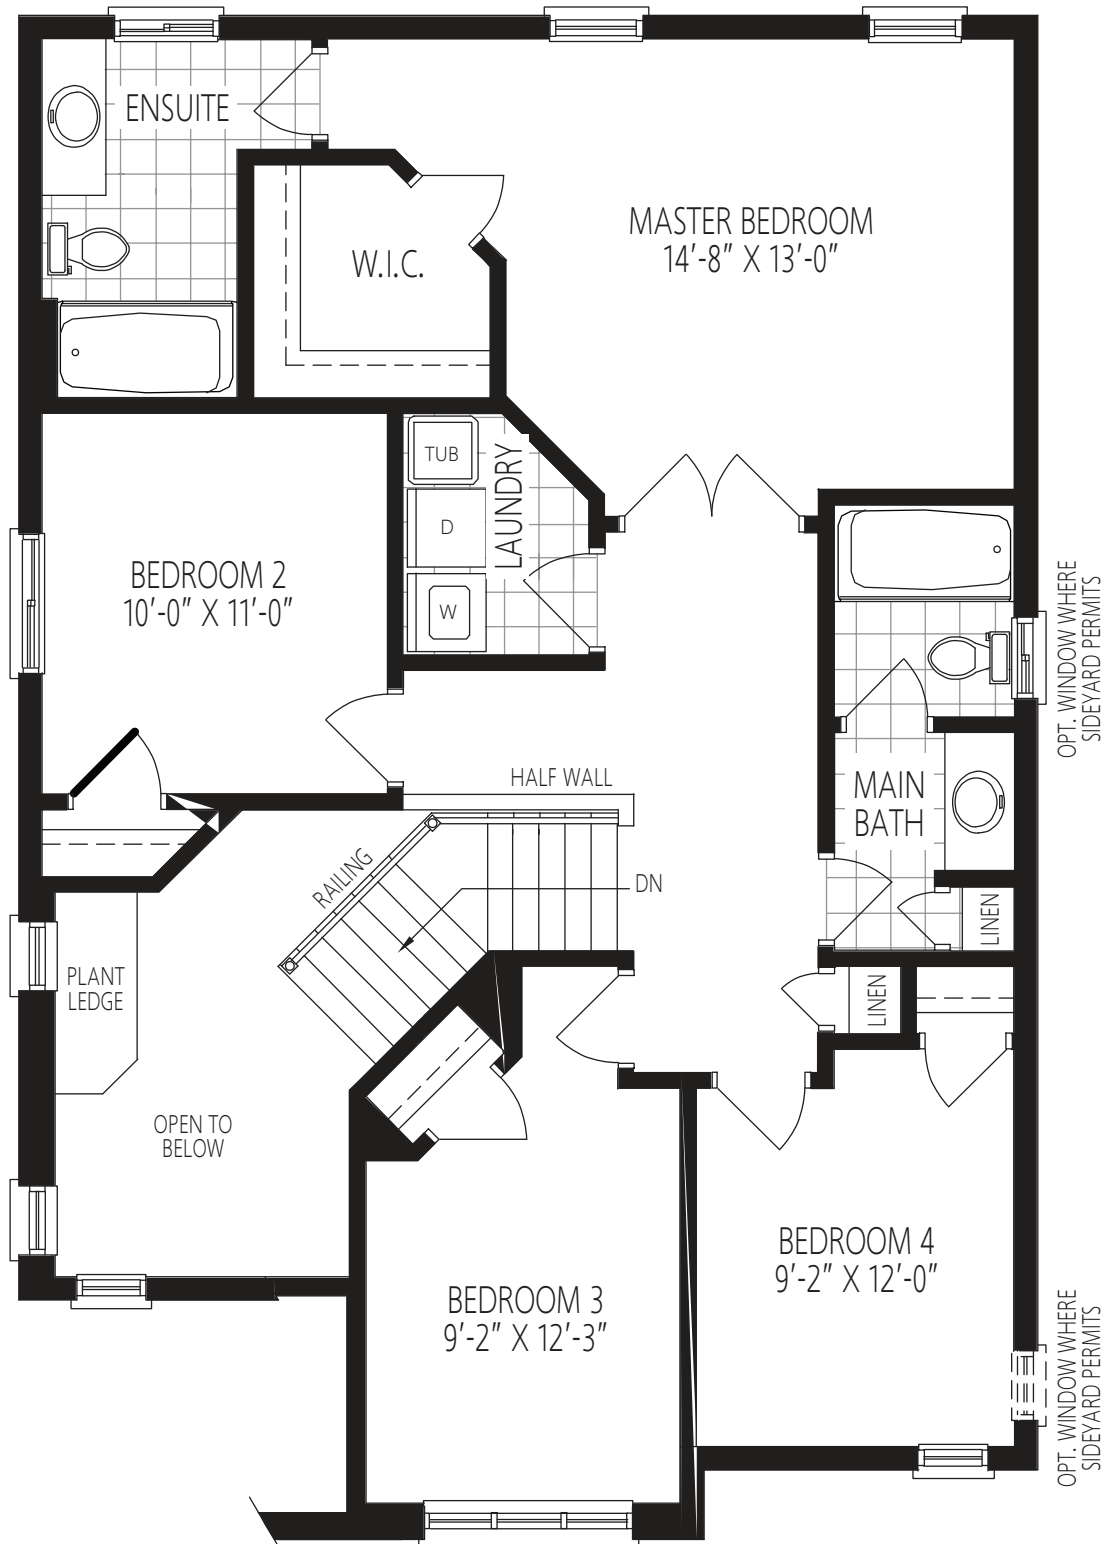

The LILY

1 9 8 5 S Q U A R E F E E T

2 Storey
COLLECTION

Standard Main Floor - M1

Standard Traditional Second Floor - S1

Second Floor - Craftsman Elevation

Basement - B1

ADDITIONAL 746 SQ.FT. WITH FINISHED BASEMENT

Opt. W/ Larger Bedroom 2 & Main Floor Laundry - S2

Main Floor Laundry W/ S2 Plan

Opt. Luxury Ensuite - S3

LOSANI
HOMES