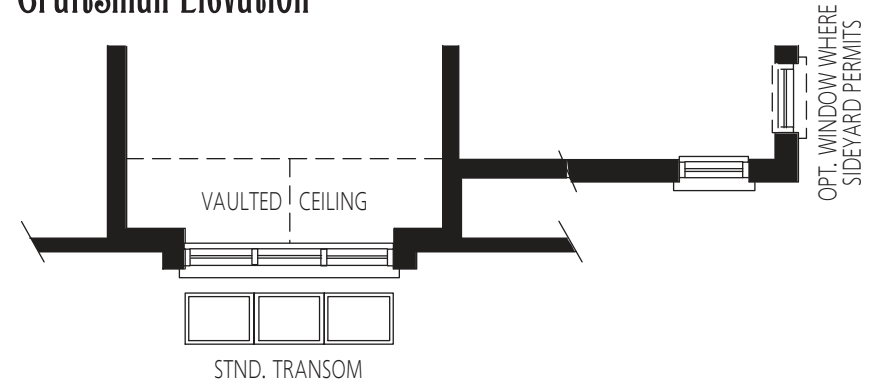

The LILY

1 9 8 5 S Q U A R E F E E T

2 Storey
COLLECTION

Standard Main Floor - M1

Standard Traditional Second Floor - S1

Second Floor - Craftsman Elevation

Basement - B1

ADDITIONAL 746 SQ.FT. WITH FINISHED BASEMENT